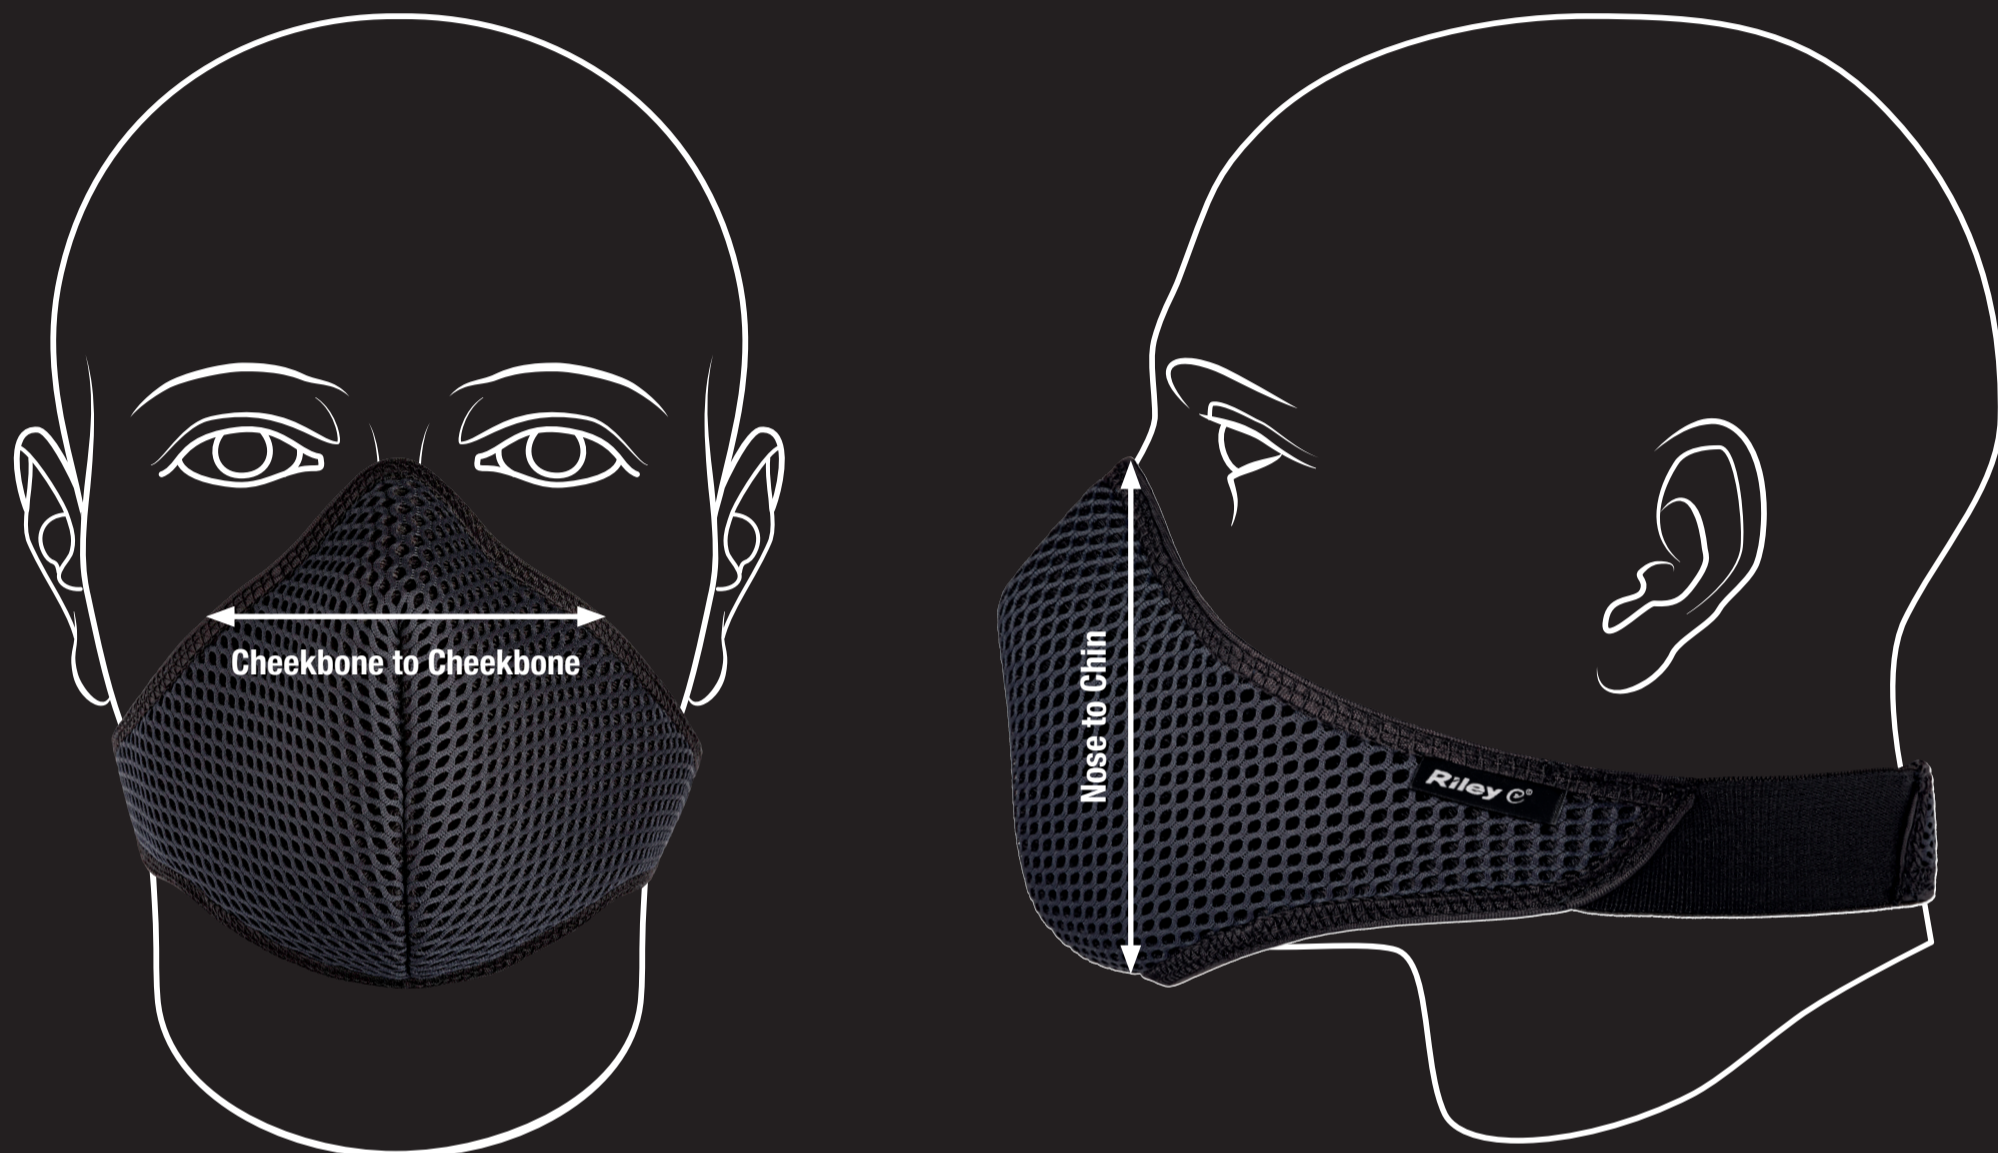

# Riley e<sup>®</sup>

## PERFORMANCE FACE COVERING SIZE GUIDE

### HOW TO FIND YOUR SIZE

Use a flexible measuring tape, measure from cheekbone to cheekbone, then measure nose to chin. Find the closest match to your size using the measurement table below.

### IN BETWEEN SIZES?

With the elastic in this product, you can expect up to 10% stretch.

SIZE GUIDE	SMALL	MEDIUM	LARGE
Cheekbone to Cheekbone (cm)	13	16	18
Nose to Chin (cm)	12	15	17
Weight (kg)	30-65	65-90	90+