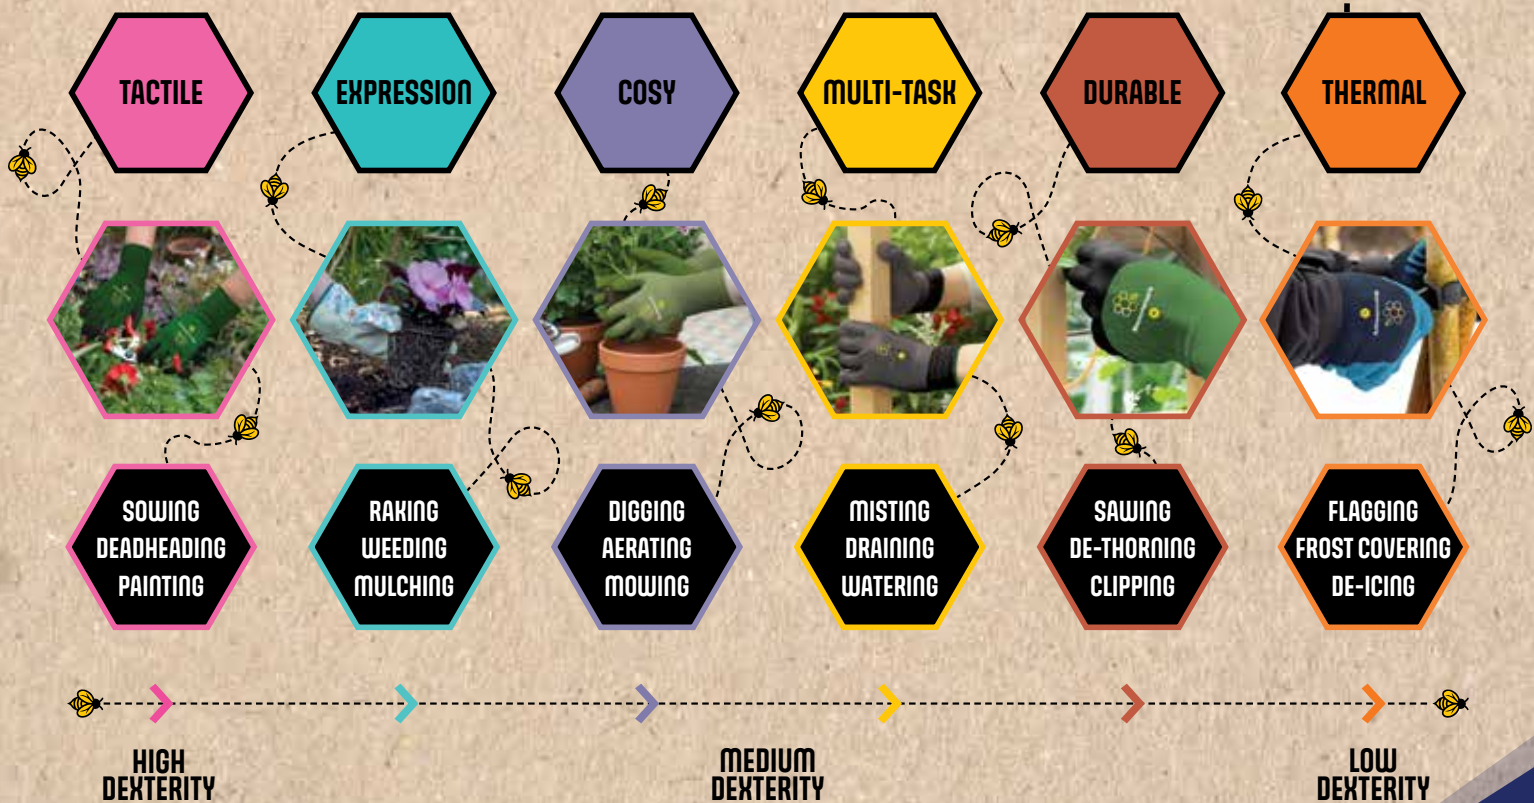

SUITABLE APPLICATIONS

- › Strimming
- › Feeding
- › Planting
- › Seeding
- › Repairing
- › Painting
- › Sowing

CAT I

PRODUCT INFORMATION

MATERIALS	LINER:	Polyester
	COATING:	Polyurethane
COLOUR	Green / Black	
LENGTH (mm)	220-250 (size dependent)	
CUFF STYLE	Elasticated knit wrist	

ORDERING DETAILS

SIZE	CODE	PACKAGING
7/S	BMG00921ED	10 pairs per bag
8/M	BMG00921EF	120 pairs per case
9/L	BMG00921EH	

BENCHMARK OFFERS GARDENERS BETTER GLOVE CHOICE!

Gloves that are specifically suited for each of their gardening tasks.